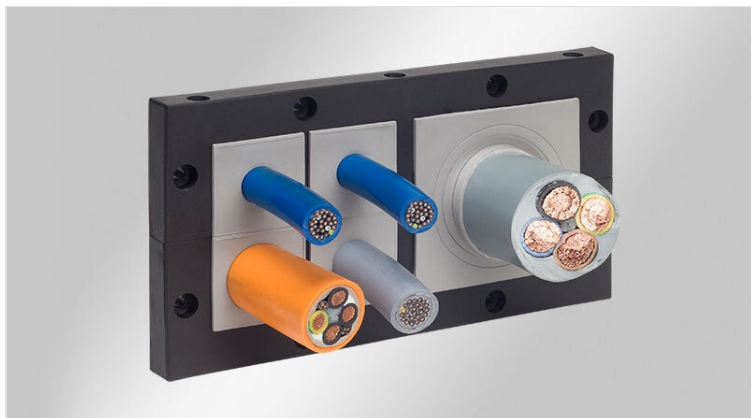

# KEL 183 | Gedeelde kabelinvoerframes

voor kabels met diameters tot 75 mm / IP54 / UL Type 12

WE  
CONTROL  
COMPONENTS

[Bestel direct online @ CC Nederland »](#)

[Voor aanvragen uit België klik hier »](#)

The split cable entry frame KEL 183 enables the user to route cables and tubes with a diameter of up to 75 mm (depending on the frame type) and to seal them in accordance with IP54 / up to UL Type 12.

The KEL 183-E is the compact version of the cable entry frame KEL 183. It is available in 2 versions.

The KEL 183-E4 with its 4 large KT grommets is particularly suitable for routing supply lines and hoses with diameters up to 35 mm. Using KT-DPF grommets enables flexible routing of rigid cables.

The KEL 183-E16 with its 16 small KT grommets offers a large packing density for cables up to 17 mm in diameter, with or without preassembled connectors. Especially suitable for large sized connectors.